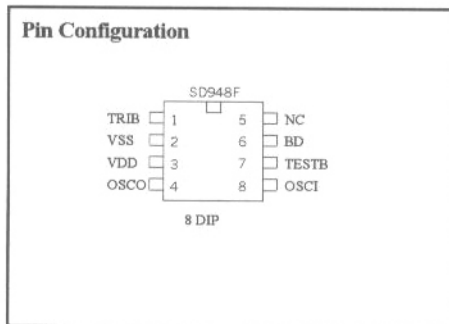

SD 948F

768 Notes Simple Melody Generator

Features

- 768 notes memory.
- Power supply range: 1.3V to 3.3V.
- Low power consumption.
- 14 tempos available.
- 15 beats available.
- 27 notes (including rest) available.
- 1 sequence trigger key.
- One chip envelope modulator.
- Direct piezo drive.
- Dynamic speaker can be driven with external NPN transistor.
- Substrate Vdd.

Pin Description

Pin No.	Symbol	Description
1	TRIB	Sequence trigger pin, low active.
2	VSS	Negative power supply.
3	VDD	Positive power supply.
4	OSCO	Oscillator output pin.
5	OSCI	Oscillator input pin.
6	TESTB	Test pin.
7	BD	Melody output.
8	NC	No connection.