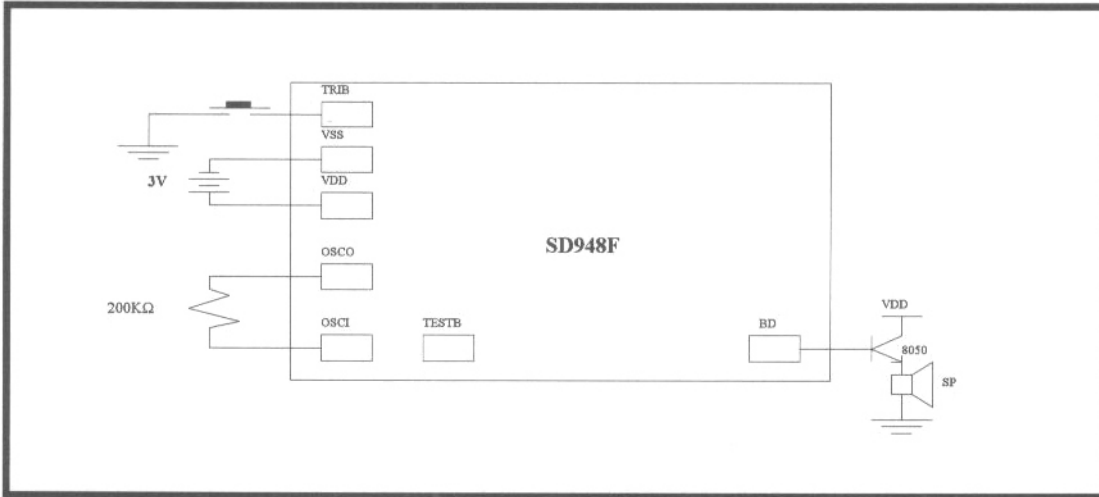

Electrical Characteristics

(VDD =3.0V, VSS = 0V, Ta = 25°C, unless otherwise specified)

Parameter	Symbol	Min.	Typ.	Max.	Condition
Operating Voltage	Vdd	1.3V	3V	3.3V	---
Standby Current	Istb	---	2μA	10μA	No load
Operating Current	Iop	---	0.2mA	10mA	No load

Application Circuit

Bonding Diagram

Pad No.	Pad Name	X	Y
1	BD	1972.0	86.0
2	TESTB	302.0	86.0
3	OSCI	86.0	86.0
4	OSCO	86.0	712.0
5	VDD	86.0	1878.0
6	VSS	86.0	2072.0
7	TRIB	86.0	2310.0

Unit: μ m

Note: Substrate is connected to VDD